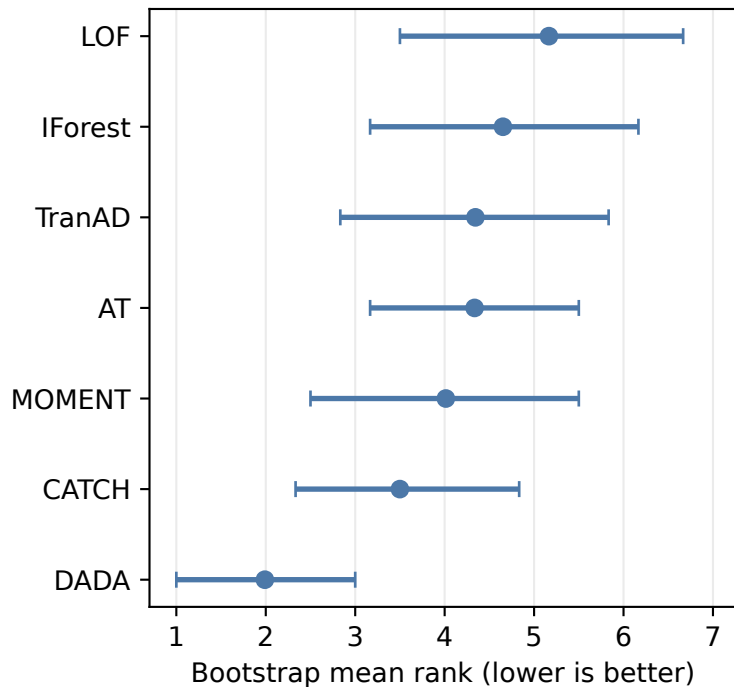

Dataset-bootstrap rank intervals on the expanded 7-model, 6-dataset table

AUC-ROC mean rank

top-1 freq
IForest: 0.88
DADA: 0.07
CATCH: 0.05
LOF: 0.00
MOMENT: 0.01
TranAD: 0.00
AT: 0.00

SAEScore mean rank